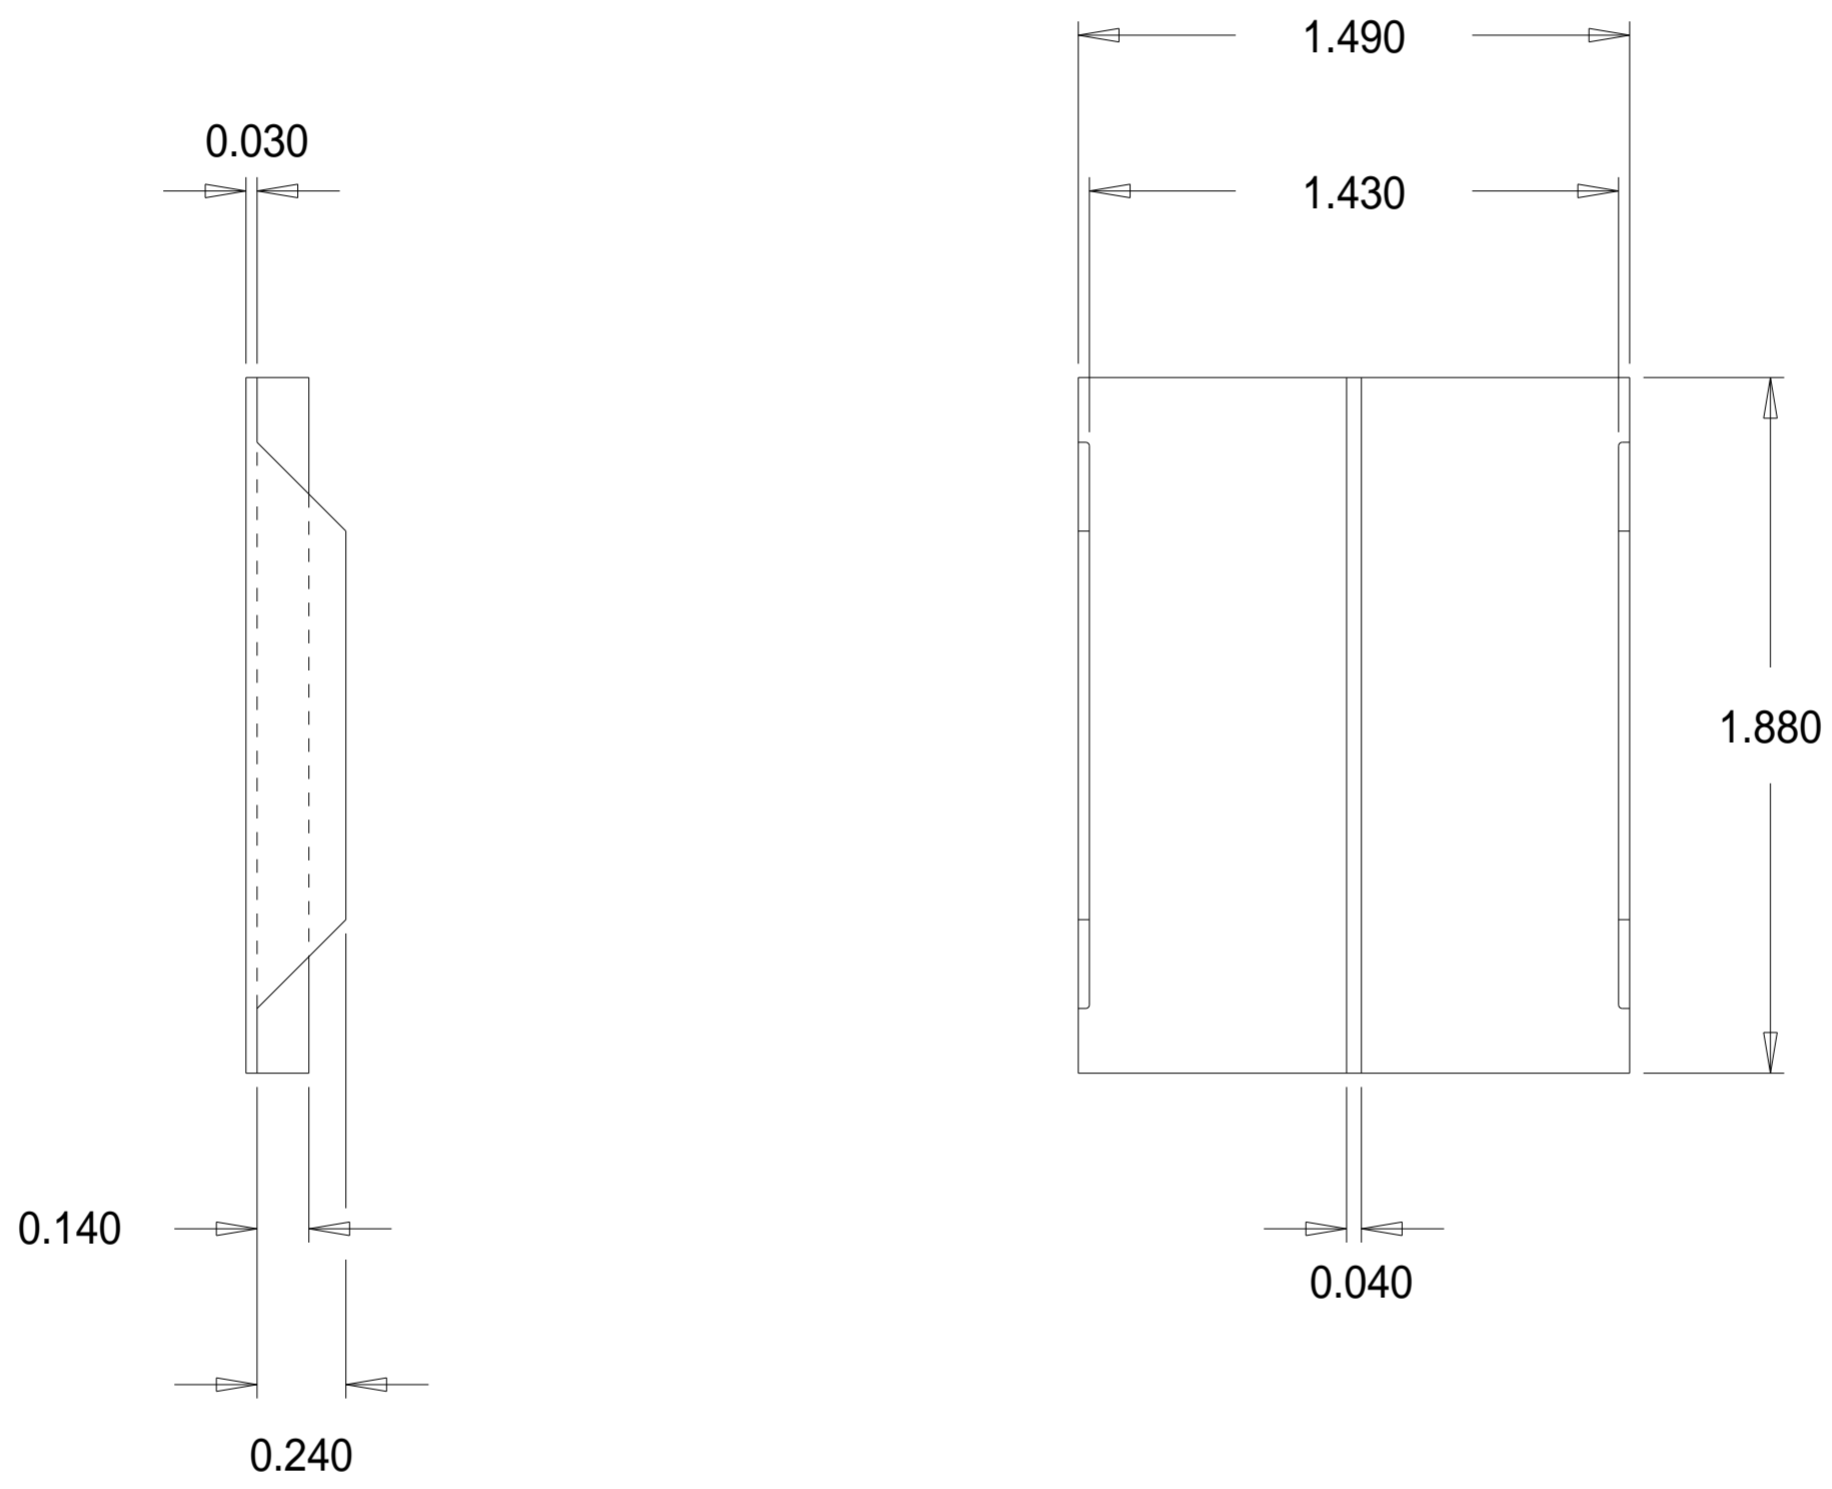

Part No. S05500

29 x 1" 'S' Range Half Insulation Cover

Dimensions in inches.